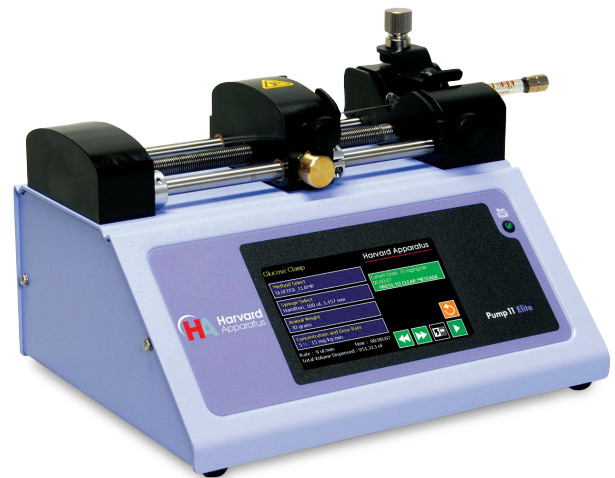

Limited-time offer!

Get 10% off when you order 10 or more Pump 11 Elites
Or get 5% off when you order 5 or more!

The Pump 11 Elite offers high accuracy, smooth flow from 1.28 pl/min to 88.28 ml/min, unparalleled ease of use, and a high-resolution touch screen with an intuitive interface.

Now through September 30, 2024, get this pump at an incredible discount when you order 5 or more units!*

Use promo code: **FIVETEN11ELITE**

Valid now through 9/30/2024

Contact us to order

harvardapparatus.com/contact

Scan the code above, or contact your local sales representative.

Promo valid for following models:	Part Number
Pump 11 Elite Infusion Only Single Syringe	704500
Pump 11 Elite Infusion Only Dual Syringe	704501
Pump 11 Elite Infusion/Withdrawal Programmable Single Syringe	704504
Pump 11 Elite Infusion/Withdrawal Programmable Dual Syringe	704505